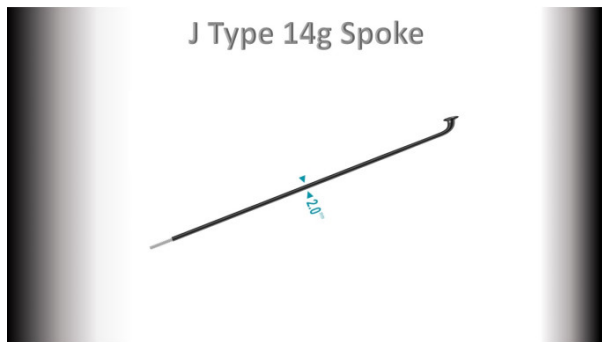

RACEWORX BIKETEQUE - Unit One
92 St Georges Street
Simons Town
Western Cape
South Africa
7975

Phone: 010 026 2330 - Email:
info@bicyclepart.co.za

Spoke J Type Black 295mm 14g 2mm

Product code: I013

Availability: 278