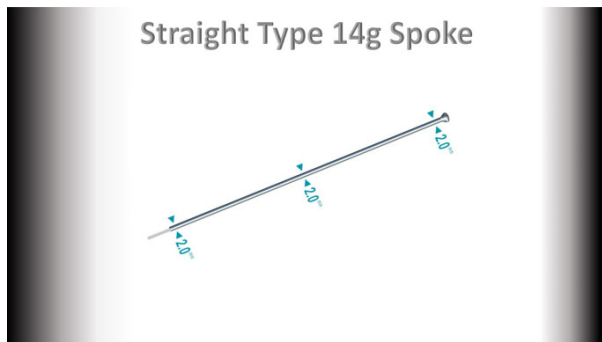

RACEWORX BIKETEQUE - Unit One
92 St Georges Street
Simons Town
Western Cape
South Africa
7975

Phone: 010 026 2330 - Email:
info@bicyclepart.co.za

Spoke Straight Pull Black 295mm 14g 2mm

Product code: I014